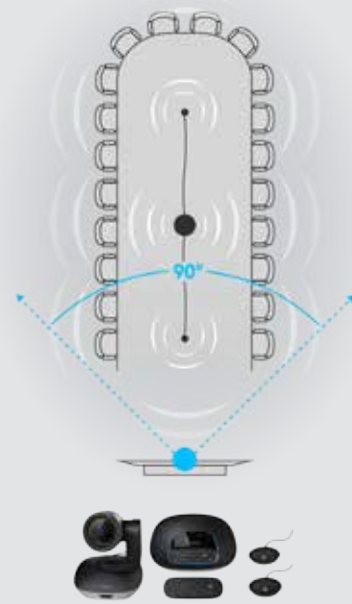

GROUP + Expansion Mics Room Set-up