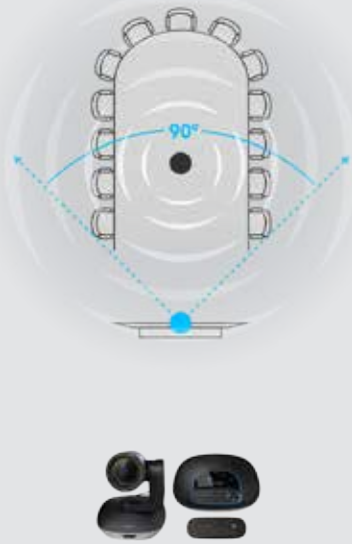

Logitech GROUP

GROUP Room Set-up